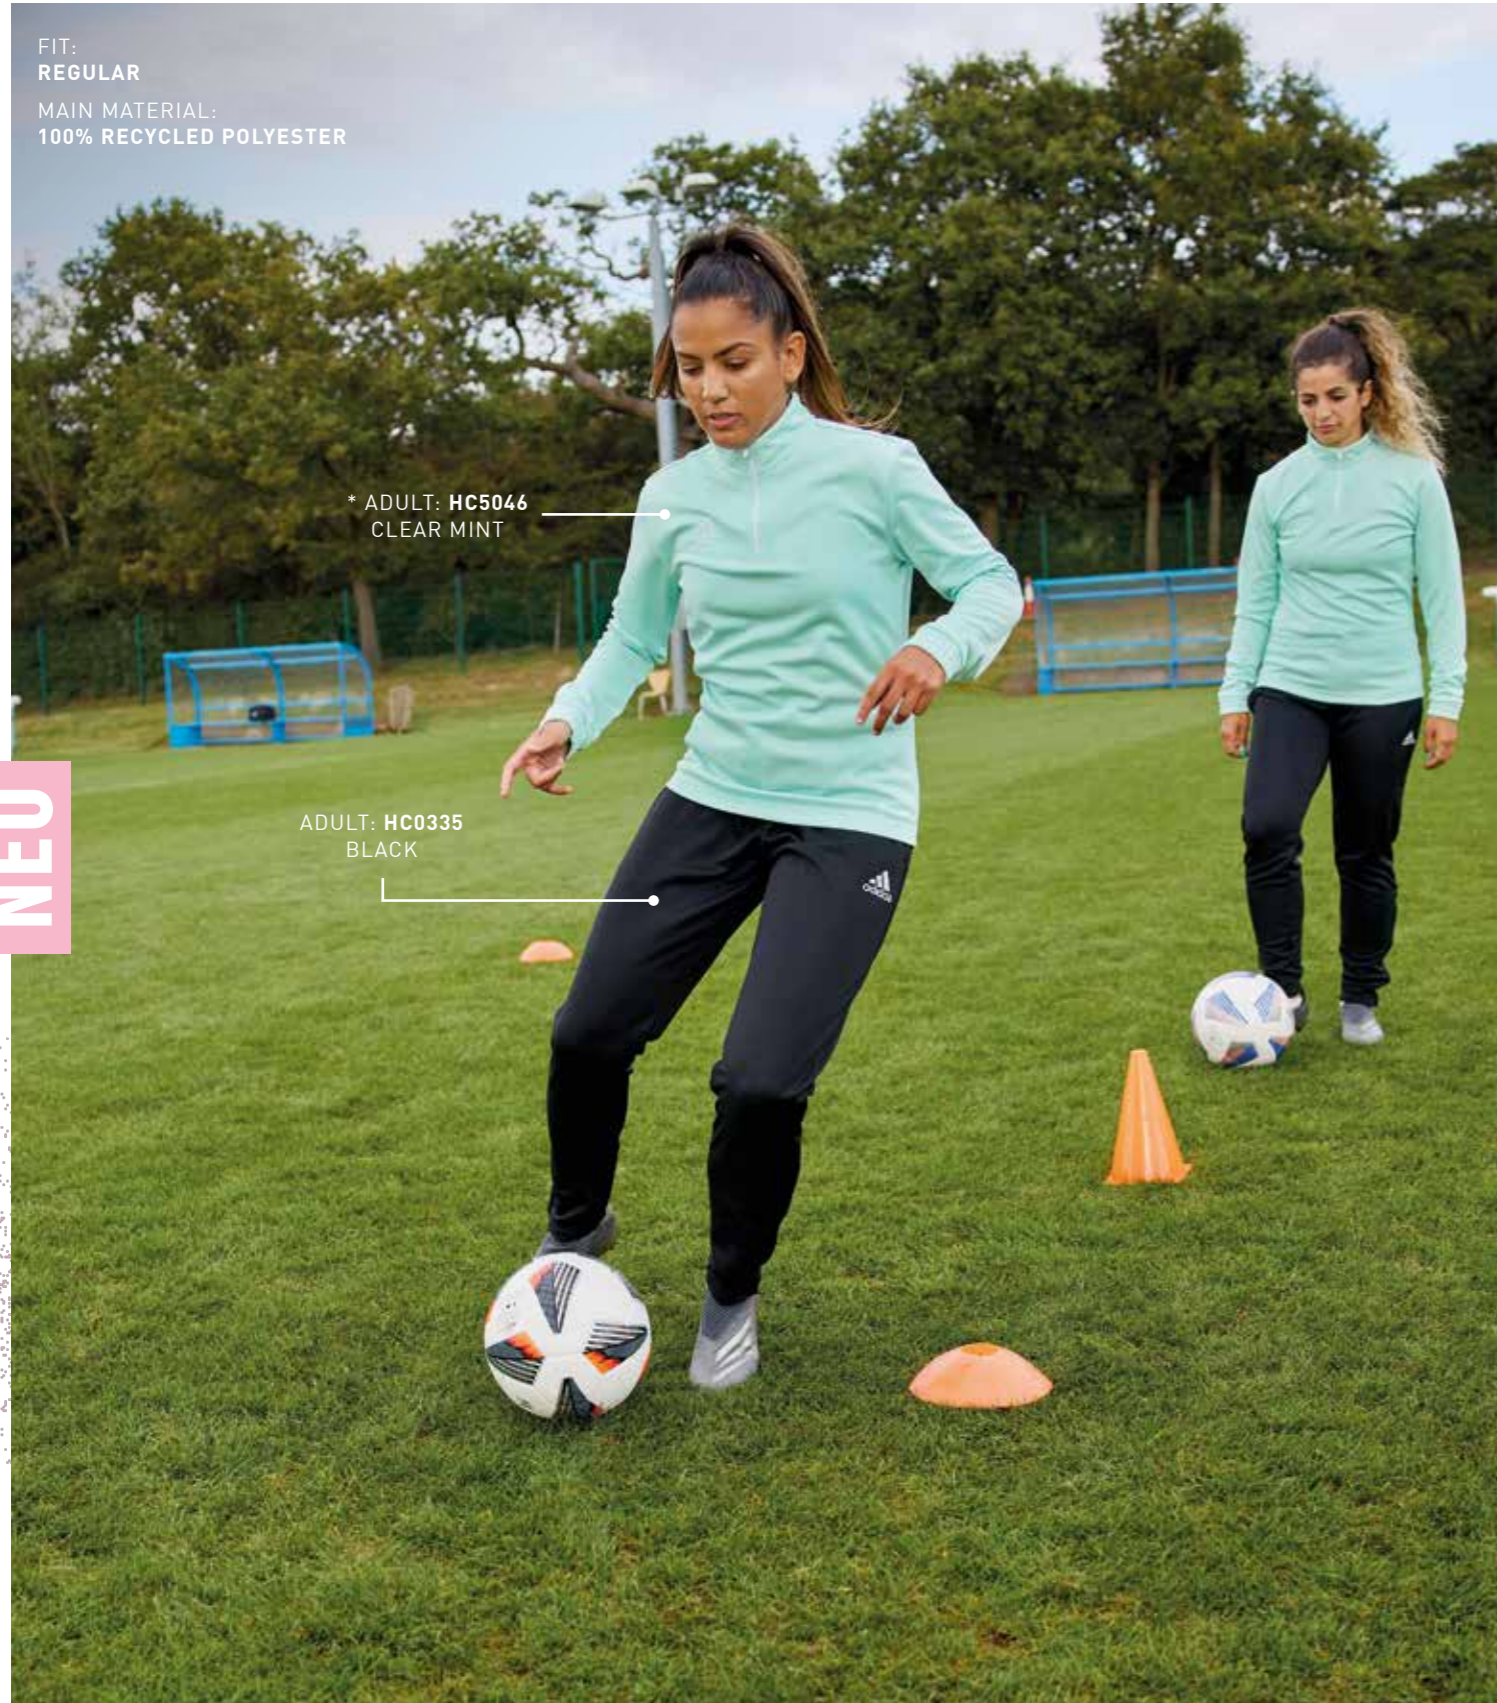

ENTRADA 22

ENTRADA 22 TRAINING TOP WOMEN ENT22 TR TOP W

ADULT: 35 € / 40 CHF | SIZES: 2XS, XS, S, M, L, XL, 2XL

LIEFERBAR BIS ENDE FEBRUAR 2026 / * ENDE FEBRUAR 2024

FIT:
REGULAR
MAIN MATERIAL:
100% RECYCLED POLYESTER

* ADULT: **HC5046**
CLEAR MINT

ADULT: **HC0335**
BLACK

NEU

WOMEN'S TRAININGWEAR

KEY
ARTICLE

EXKLUSIV ERHÄLTICH BEI **11TEAMSPTS**

PASST AM BESTEN ZU ENTRADA 22 TRAINING PANT WOMEN:

NEU